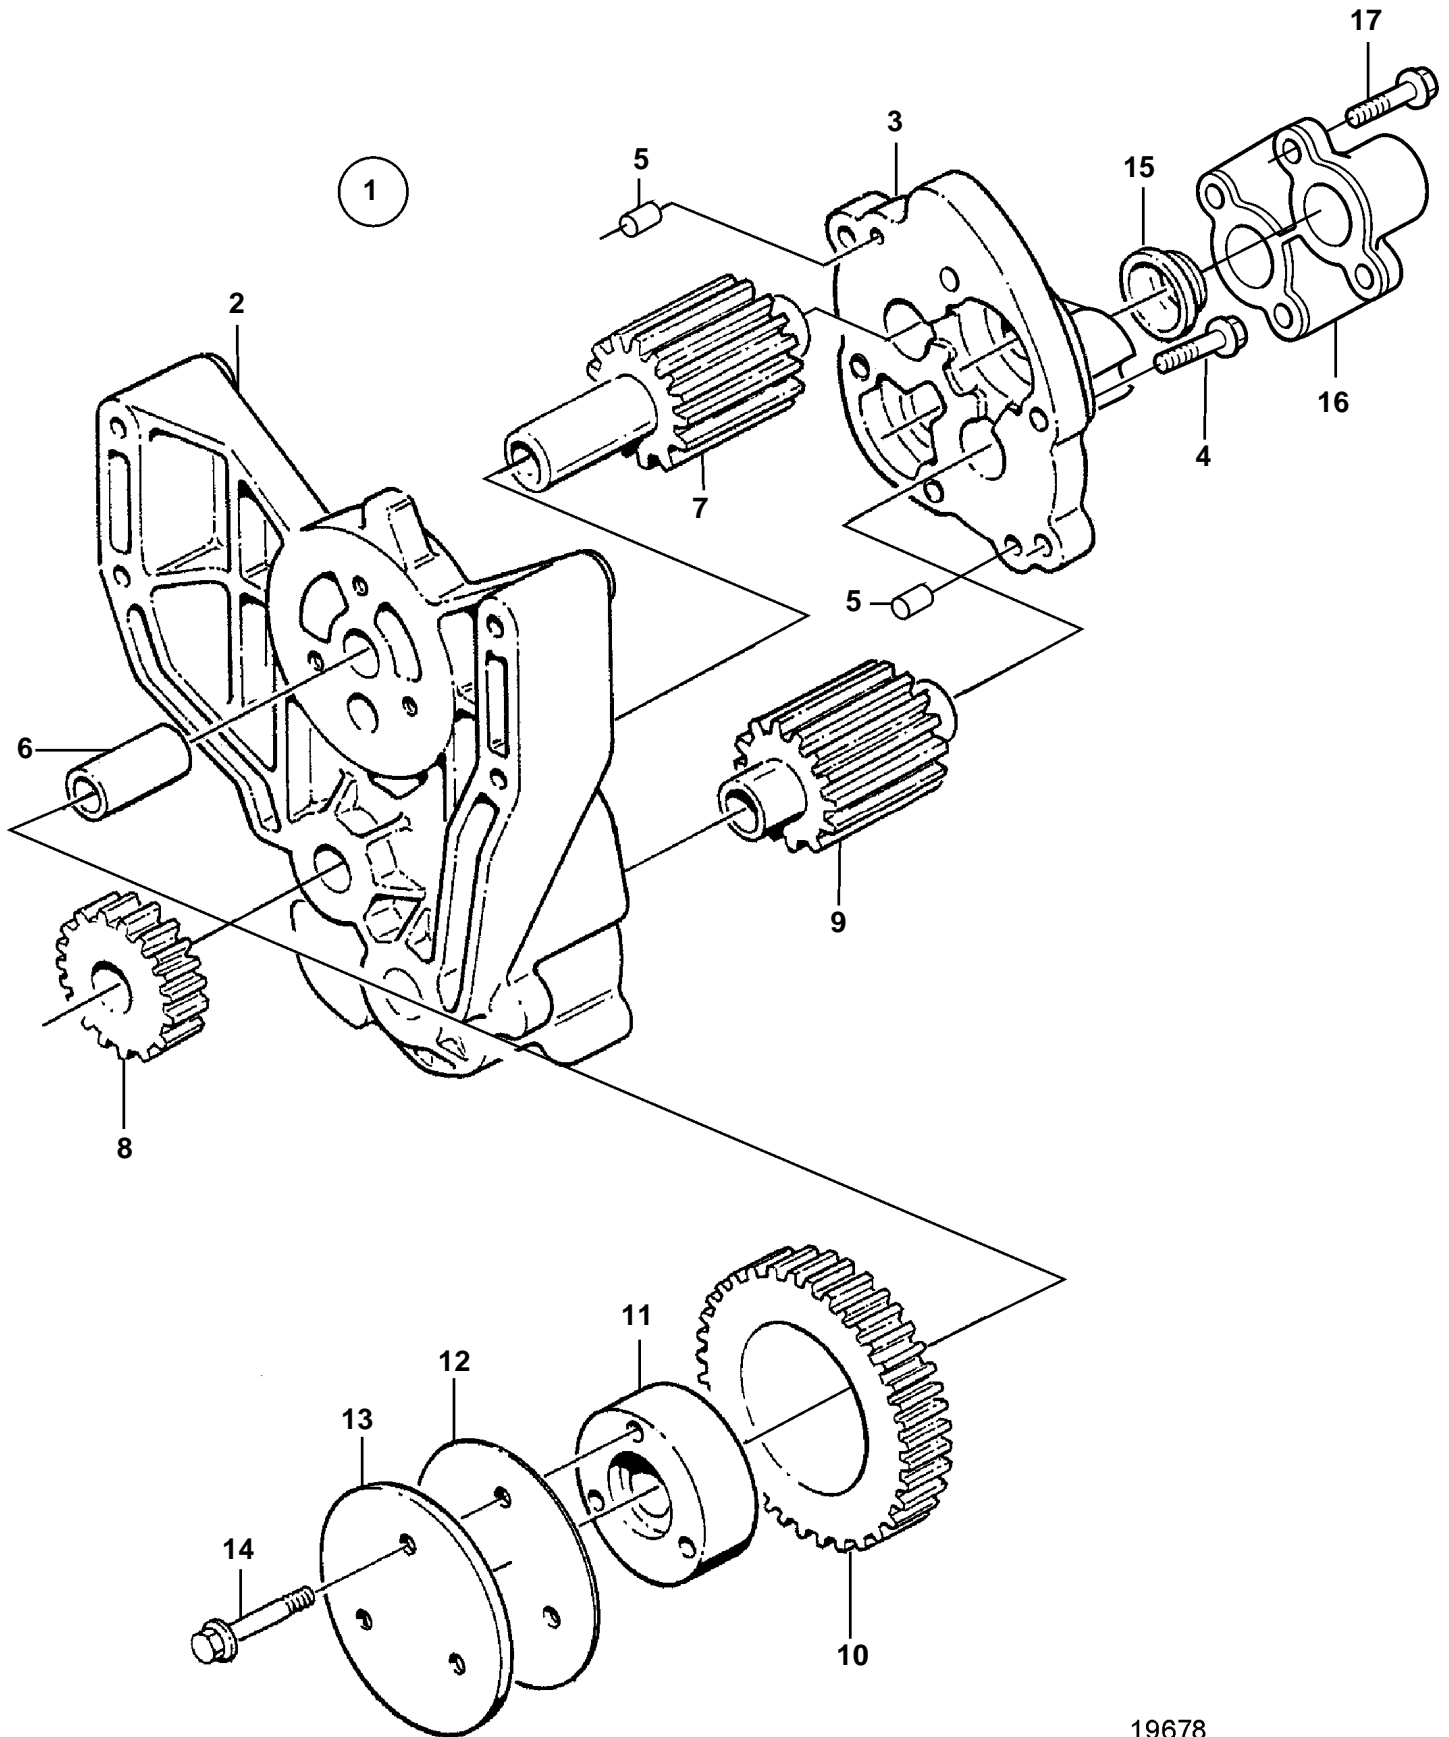

TWD1240VE, TAD1241VE, TAD1242VE

19678

TWD1240VE, TAD1241VE, TAD1242VE

REF	PART NO.	QTY	DESCRIPTION	NOTES
1	8170261	1	Oil pump	(3165222)
2		1	· Oil pump housing	
3		1	· Cover	
4	965180	2	· Flange screw	
5	422426	2	· Pin	
6		1	· Pin	
7		1	· Shaft, with gear	
8		1	· Gear	
9		1	· Shaft, with gear	
10		1	· Idler gear	
11		1	· Hub	
12		1	· Bearing shield	
13		1	· Thrust washer	
14	948217	3	· Flange screw	
15	465784	1	· Sealing ring	
16	3979001	1	· Connection plate	
17	965180	2	· Flange screw	